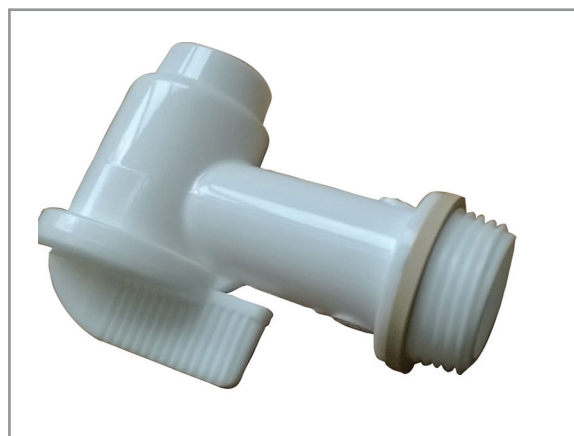

CODE	DESCRIPTION
G19974	2 LITRES
G19975	5 LITRES
G19976	10 LITRES

RED FUEL CAN

FEATURES:

- Suitable for liquid fuels
- Spout included. 3 Sizes available: 5, 10 & 20L.
- Cover cap is secured against loss with flexible band
- Robust and resistant against impact
- UN approved

CODE	DESCRIPTION
G19977	5 LITRES
G19978	10 LITRES
G19979	20 LITRES

ROSE SPARE WATERING CAN

FEATURES:

- Replacement Rose for green watering cans

CODE	DESCRIPTION
G19985	ROSE SPARE

TAP SPARE WATERING CAN

FEATURES:

- Replacement Tap for watering jerry cans

CODE	DESCRIPTION
G19986	TAP SPARE

WATERING JERRY CAN

FEATURES:

- Polyethylene jerry cans
- These cans are suitable for water transport and storage
- Made of HDPE (high density polyethylene)
- 2 sizes available: 10 & 20L

CODE	DESCRIPTION
G19981	10 LITRES
G19982	20 LITRES

WATERING JERRY CAN WITH TAP

FEATURES:

- Polyethylene jerry cans
- Comes with tap
- These cans are suitable for water transport and storage
- Made of HDPE (high density polyethylene)
- 2 sizes available: 10 & 20L